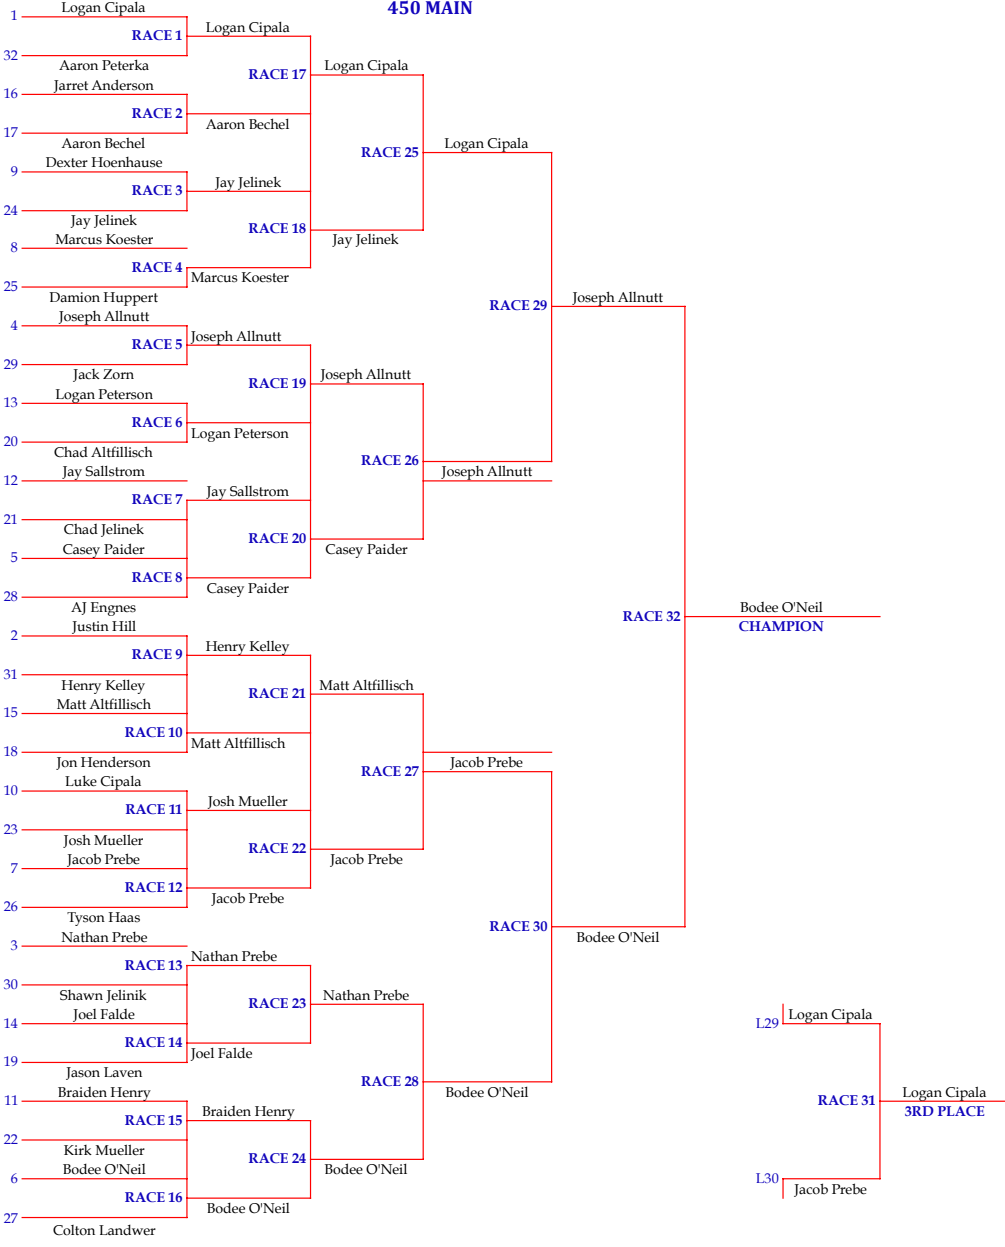

MOTOClimb SUPER SERIES

450 MAIN

450 MAIN FINISH			
	First Name	Last Name	SERIES POINTS
1	Bodee	O'Neil	25
2	Joseph	Allnutt	22
3	Logan	Cipala	20
4	Jacob	Prebe	18
5	Nathan	Prebe	16
6	Casey	Paider	15
7	Matt	Altfillisch	14
8	Jay	Jelinek	13
9	Marcus	Koester	12
10	Braiden	Henry	11
11	Jay	Sallstrom	10
12	Logan	Peterson	9
13	Joel	Falde	8
14	Aaron	Bechel	7
15	Josh	Mueller	6
16	Henry	Kelley	5
17	Justin	Hill	4
18	Dexter	Hoenhouse	3
19	Luke	Cipala	2
20	Jarett	Anderson	1
21	Jon	Henderson	
22	Jason	Laven	
23	Chad	Altfillisch	
24	Chad	Jelinek	
25	Kirk	Mueller	
26	Damion	Huppert	
27	Tyson	Haas	
28	Colton	Landwer	
29	AJ	Engnes	
30	Jack	Zorn	
31	Shawn	Jelinek	
32	Aaron	Peterka