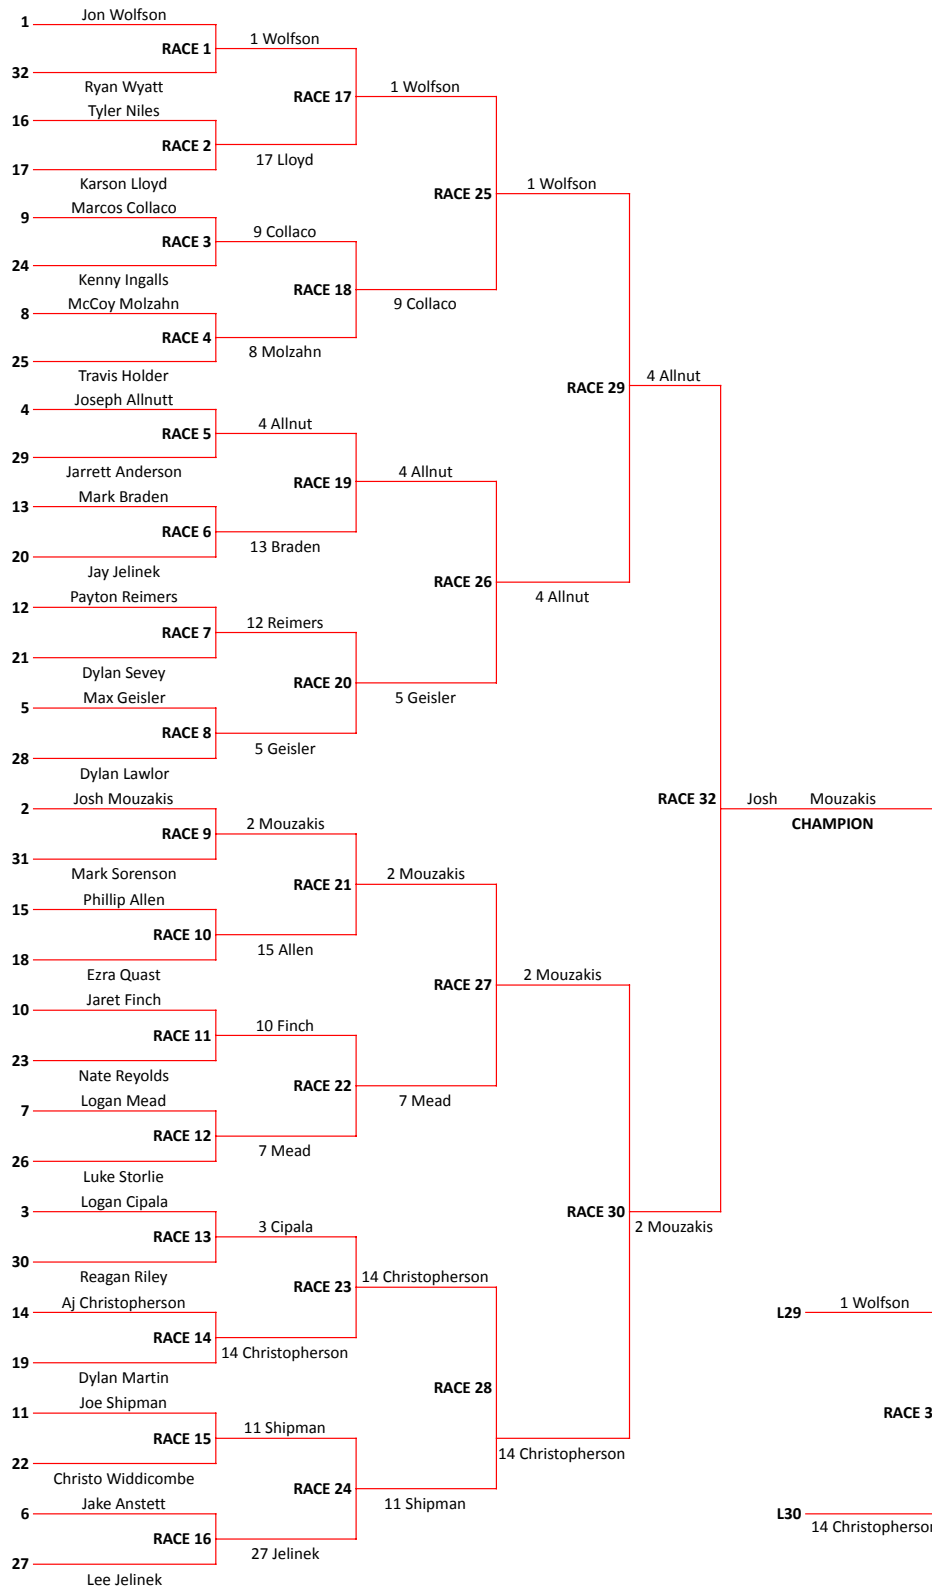

AMA CF MOTO MOTOClimb SUPER SERIES
 SENTED BY HI-TECH MOTORSPORTS
 GOLDEN STATE NATIONAL
 TRACY, CA
 ROUND 1 OF 5 - APRIL 7, 2024

VERTICROSS

POS.	NAME	POINTS
1	Josh Mouzakis	10
2	Joseph Allnut	9
3	Jon Wolfson	8
4	Aj Christopherson	7
T.5	Marcos Collaco	6
T.5	Max Geisler	6
T.5	Logan Mead	6
T.5	Joe Shipman	6
T. 9	Phillip Allen	5
T. 9	Mark Braden	5
T.9	Logan Cipala	5
T.9	Jaret Finch	5
T.9	Lee Jelinek	5
T.9	Karson Lloyd	5
T.9	McCoy Mohlzahn	5
T.9	Payton Reimers	5