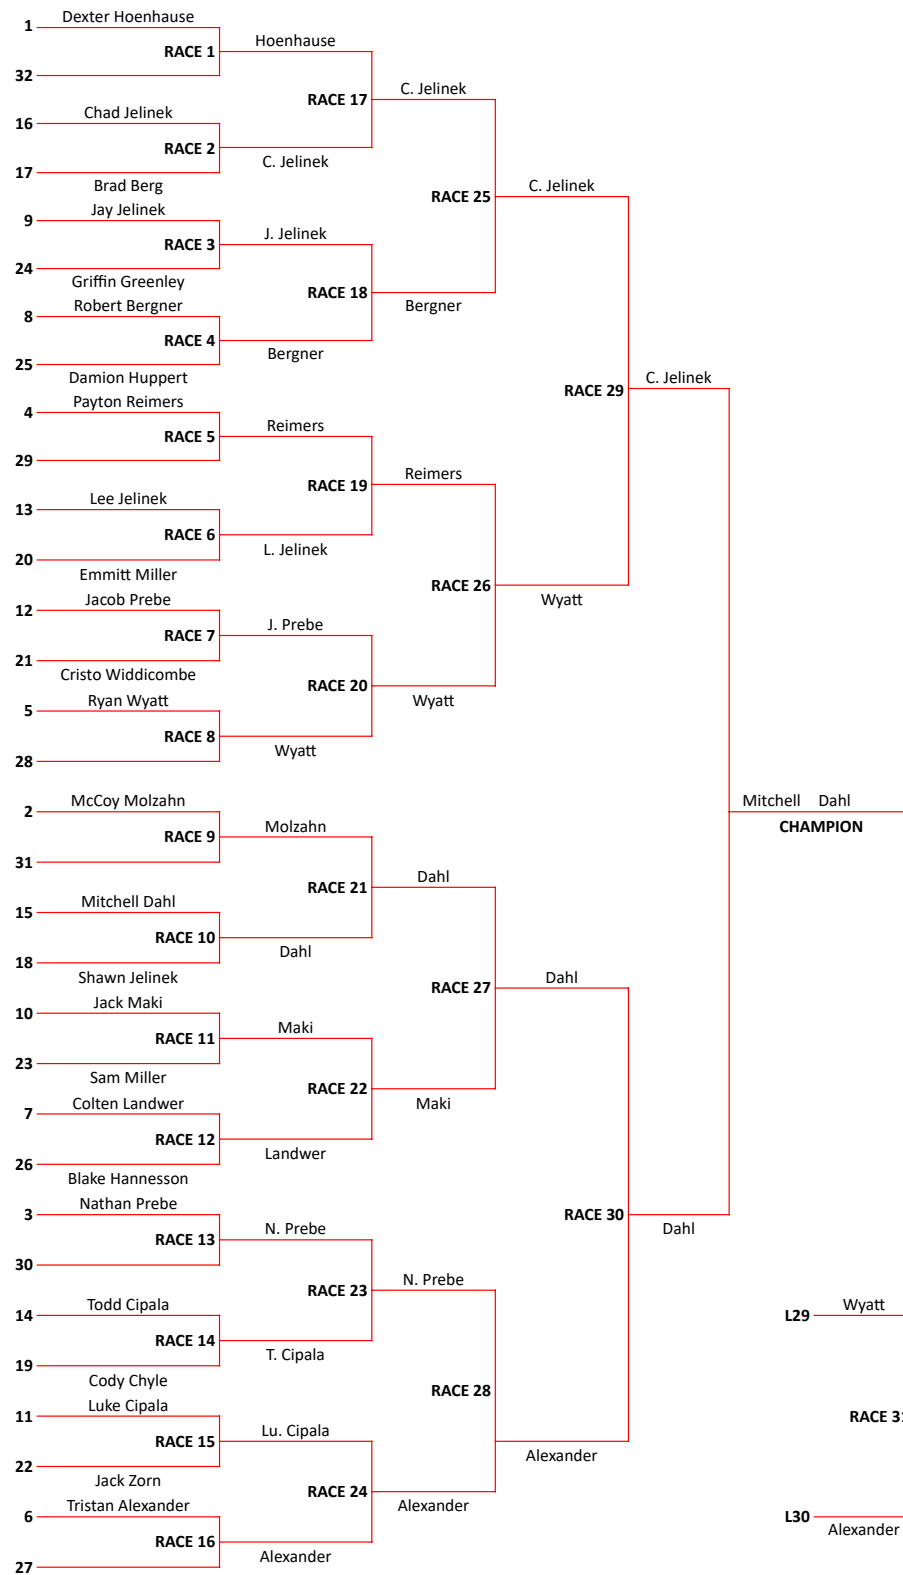

AMA CF MOTO MOTOClimb SUPER SERIES
PRESENTED BY HI-TECH MOTORSPORTS
BRICK MINE
WALHALLA, ND
ROUND 4 OF 5 - JULY 5, 2024

VERTICROSS

POS.	NAME	EVENT POINTS	SEASON POINTS	SEASON RANK	EVENT OVERALL POINTS	EVENT OVERALL RANK	SEASON OVERALL POINTS	SEASON OVERALL RANK
1	Mitchell Dahl	10	10	13	26	5	26	18
2	Chad Jelinek	9	9	19	23	6	23	21
3	Tristan Alexander	8	16	6	32	1	64	5
4	Ryan Wyatt	7	16	7	21	9	49	7
T.5	Robert Bergner	6	6	20	18	11	18	27
T.5	Jack Maki	6	6	22	7	17	7	46
T.5	Nathan Prebe	6	6	23	31	2	31	15
T.5	Payton Reimers	6	21	2	31	3	82	3
T.9	Luke Cipala	5	5	32	12	14	12	36
T.9	Todd Cipala	5	5	33	9	16	9	43
T.9	Dexter Hoenhouse	5	11	9	27	4	33	13
T.9	Jay Jelinek	5	10	15	22	7	39	9
T.9	Lee Jelinek	5	10	16	15	12	27	17
T.9	Colten Landwer	5	5	37	22	8	22	22
T.9	McCoy Molzahn	5	5	40	14	13	17	30
T.9	Jacob Prebe	5	5	41	5	19	5	57